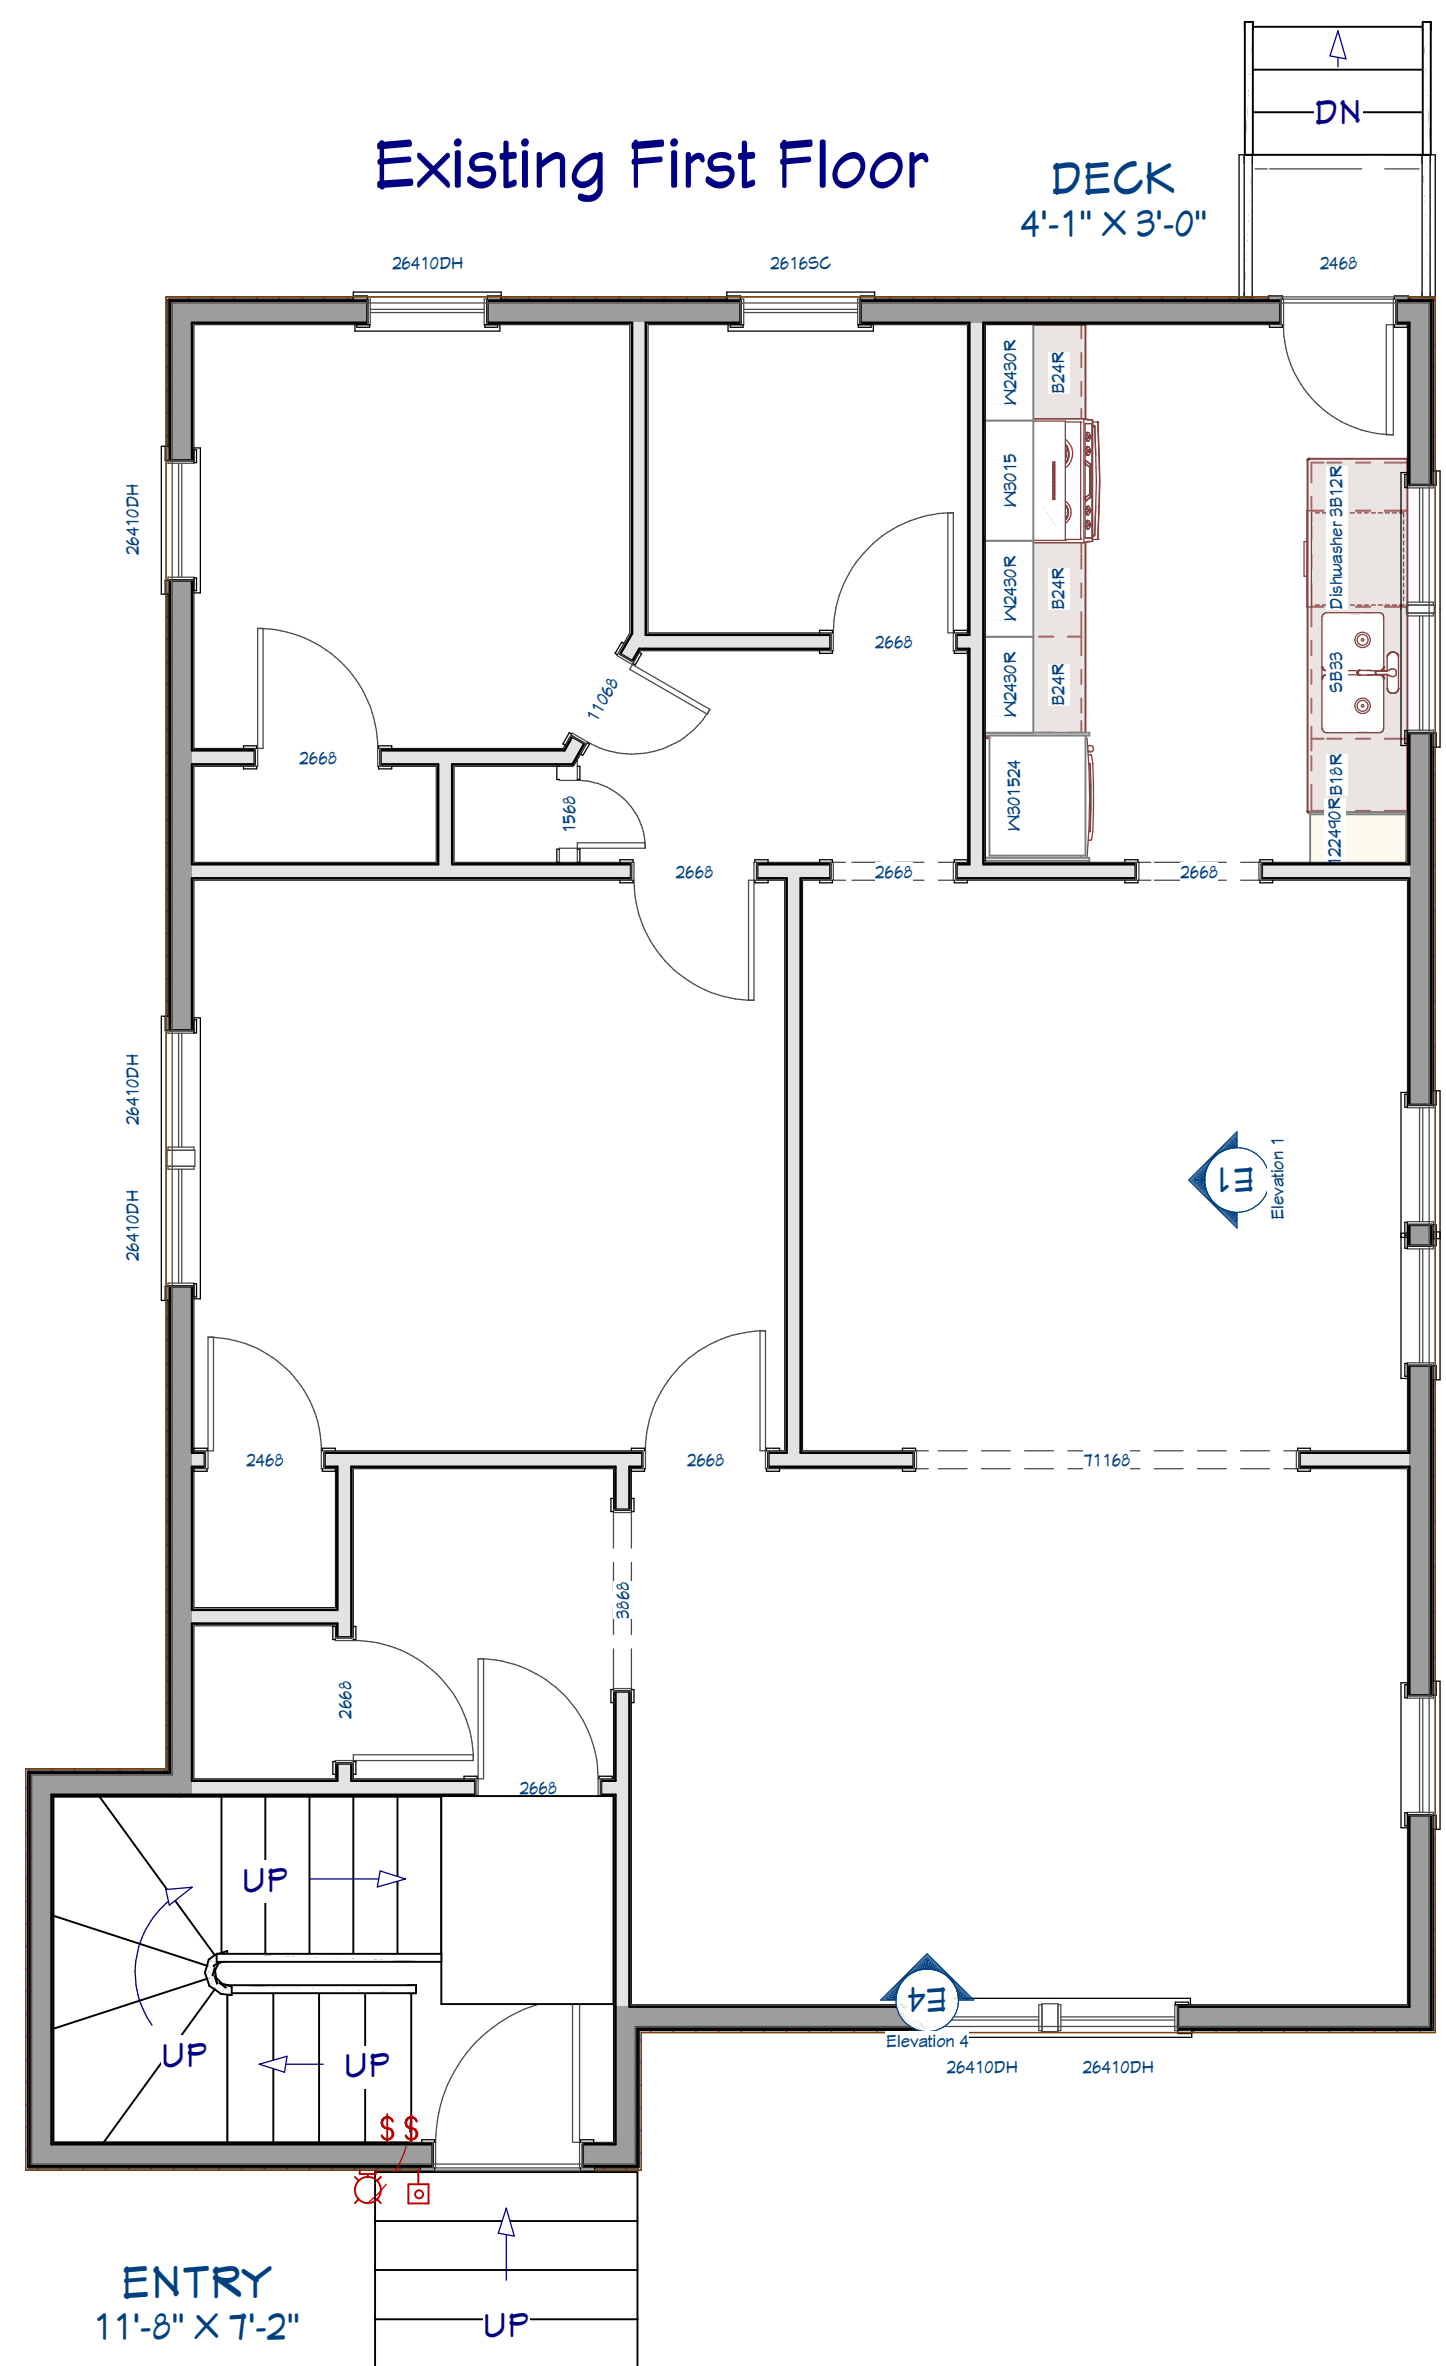

Existing One Story House
(Not to Scale)

Proposed Two Story House
(Not to Scale)

NUMBER	DATE	REVISED BY	DESCRIPTION

Rosin Residence
630 Second St
Greenport, NY 11944

DATE:
2/5/2021

SCALE: 1/4"

SHEET:
P-1