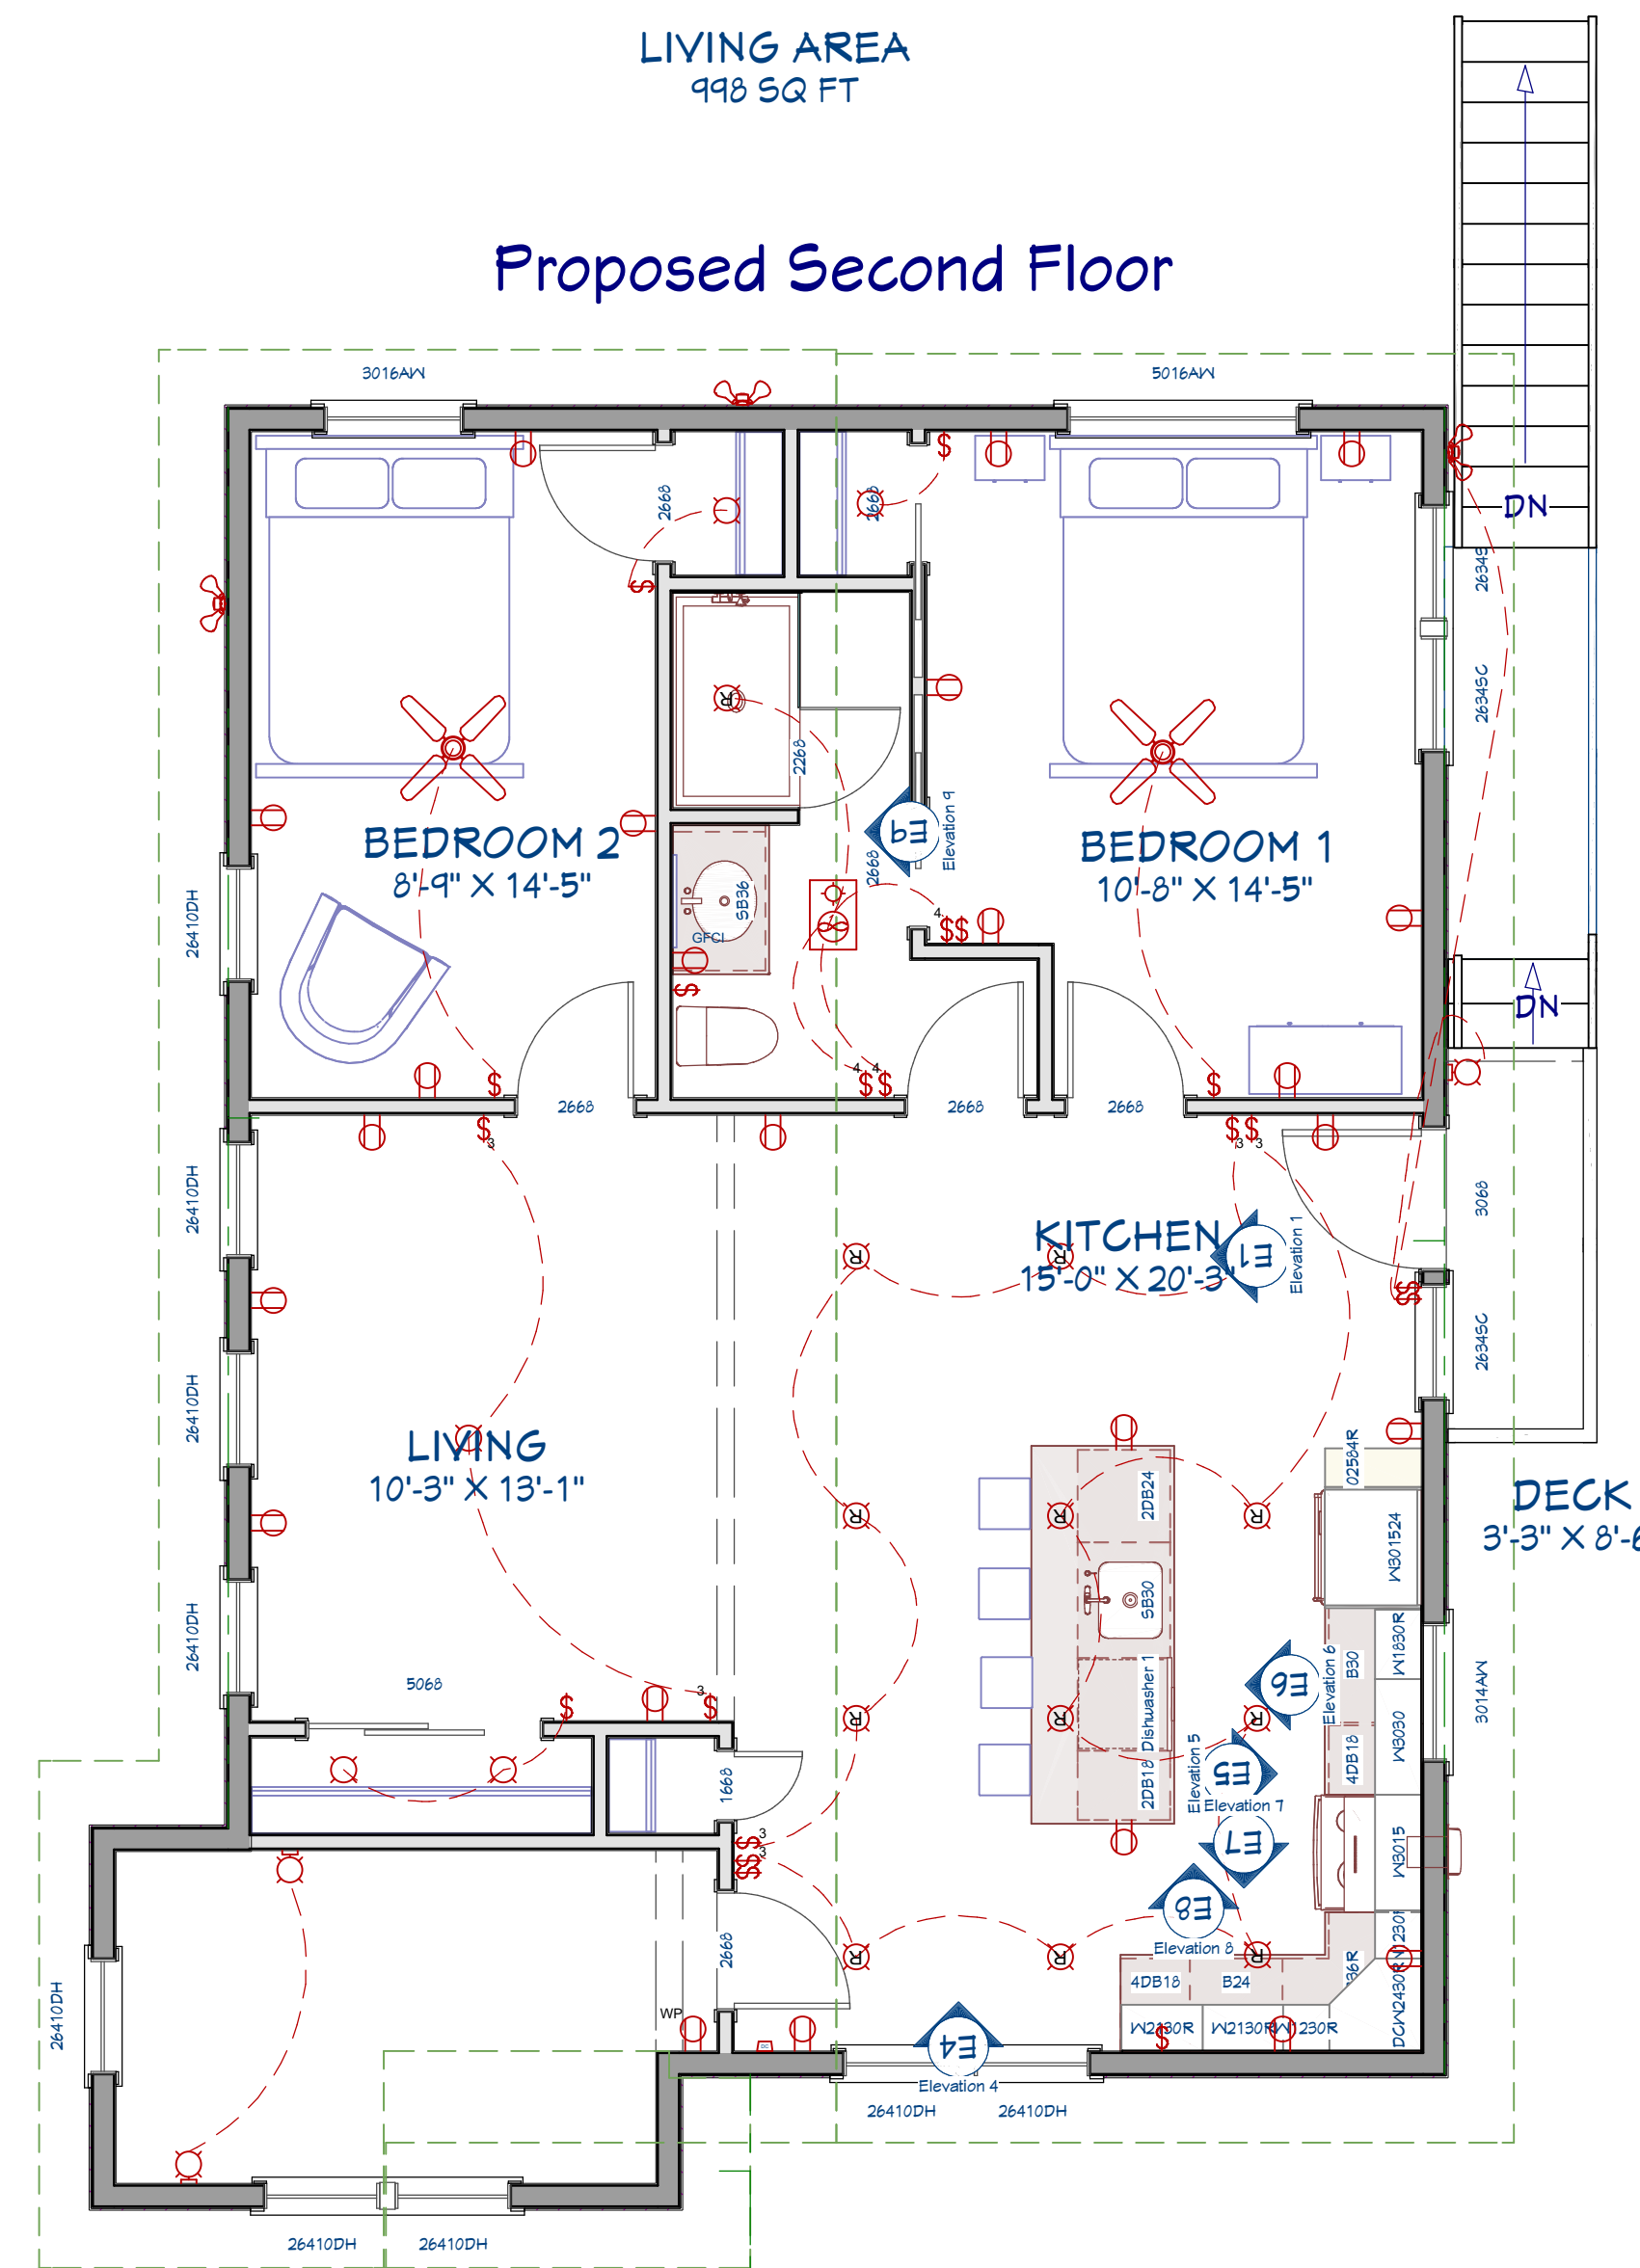

Existing One Story House
(Not to Scale)

Proposed Two Story House
(Not to Scale)

NUMBER	DATE	REVISED BY	DESCRIPTION

Rosin Residence
630 Second St
Greenport, NY 11944

DATE:
2/5/2021

SCALE: 1/4"

SHEET:
P-1