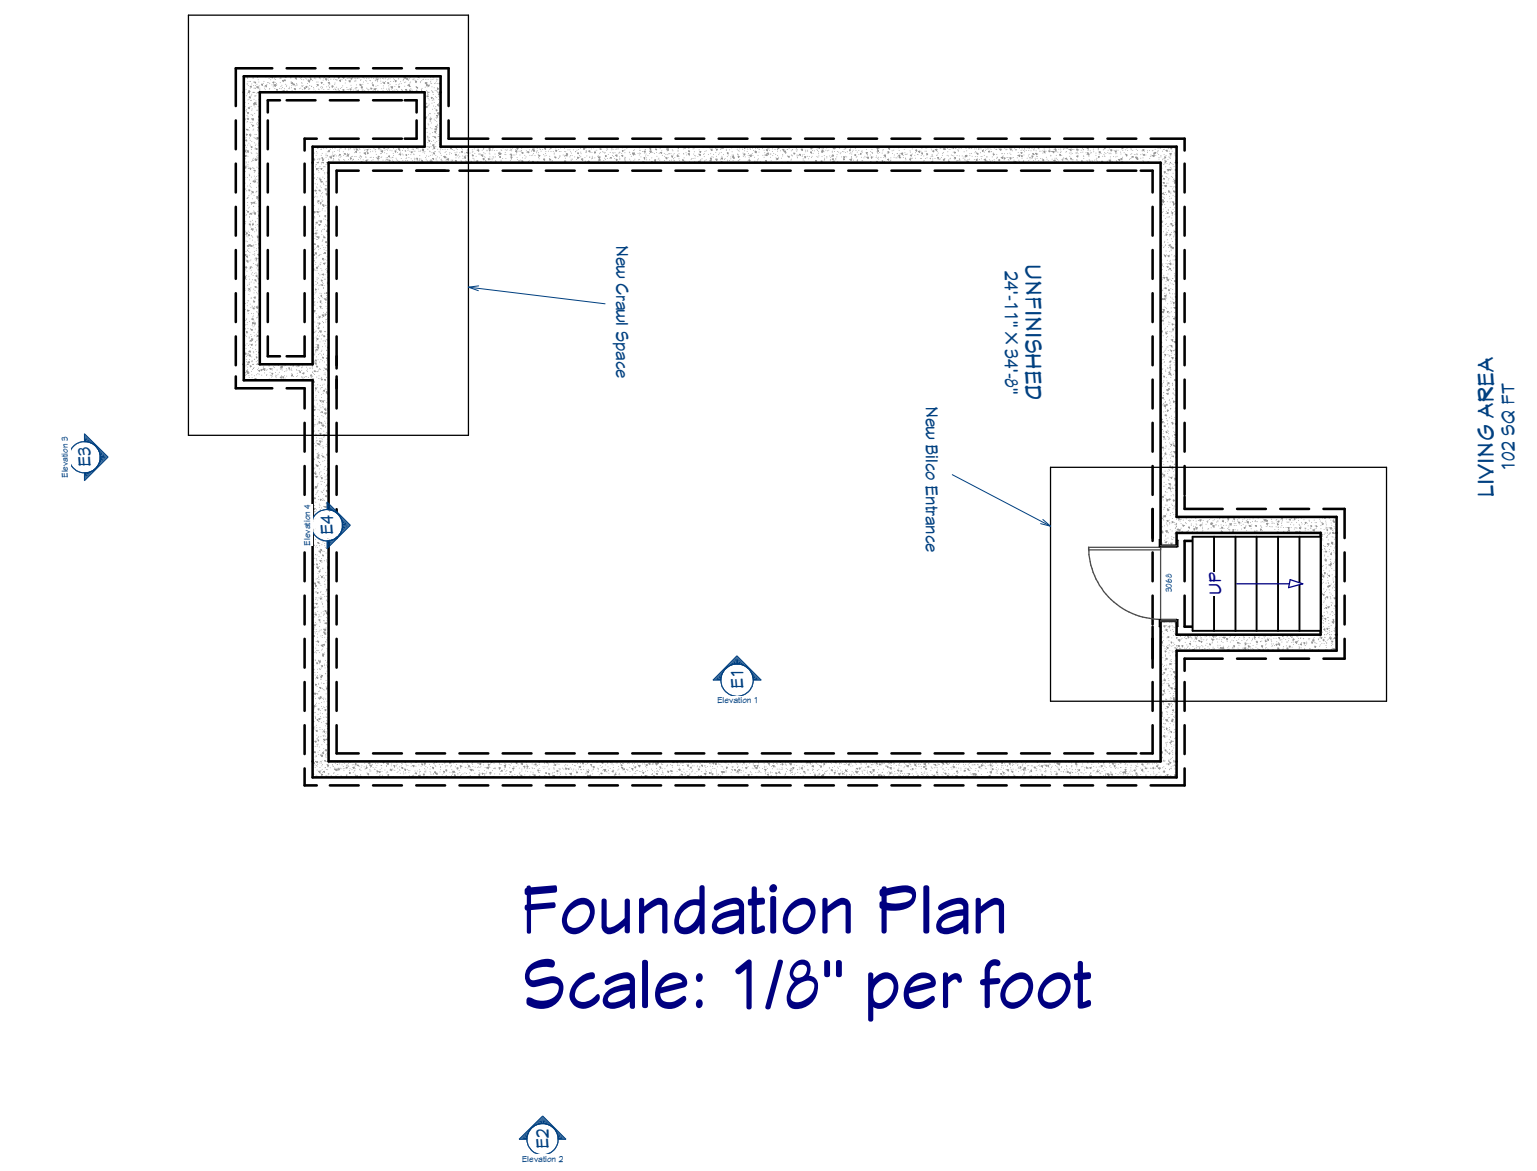

Existing One Story House
(Not to Scale)

Proposed Two Story House
(Not to Scale)

NUMBER	DATE	REVISED BY	DESCRIPTION

Rosin Residence
630 Second St
Greenport, NY 11944

DATE:
2/5/2021

SCALE: 1/4"

SHEET:
P-1