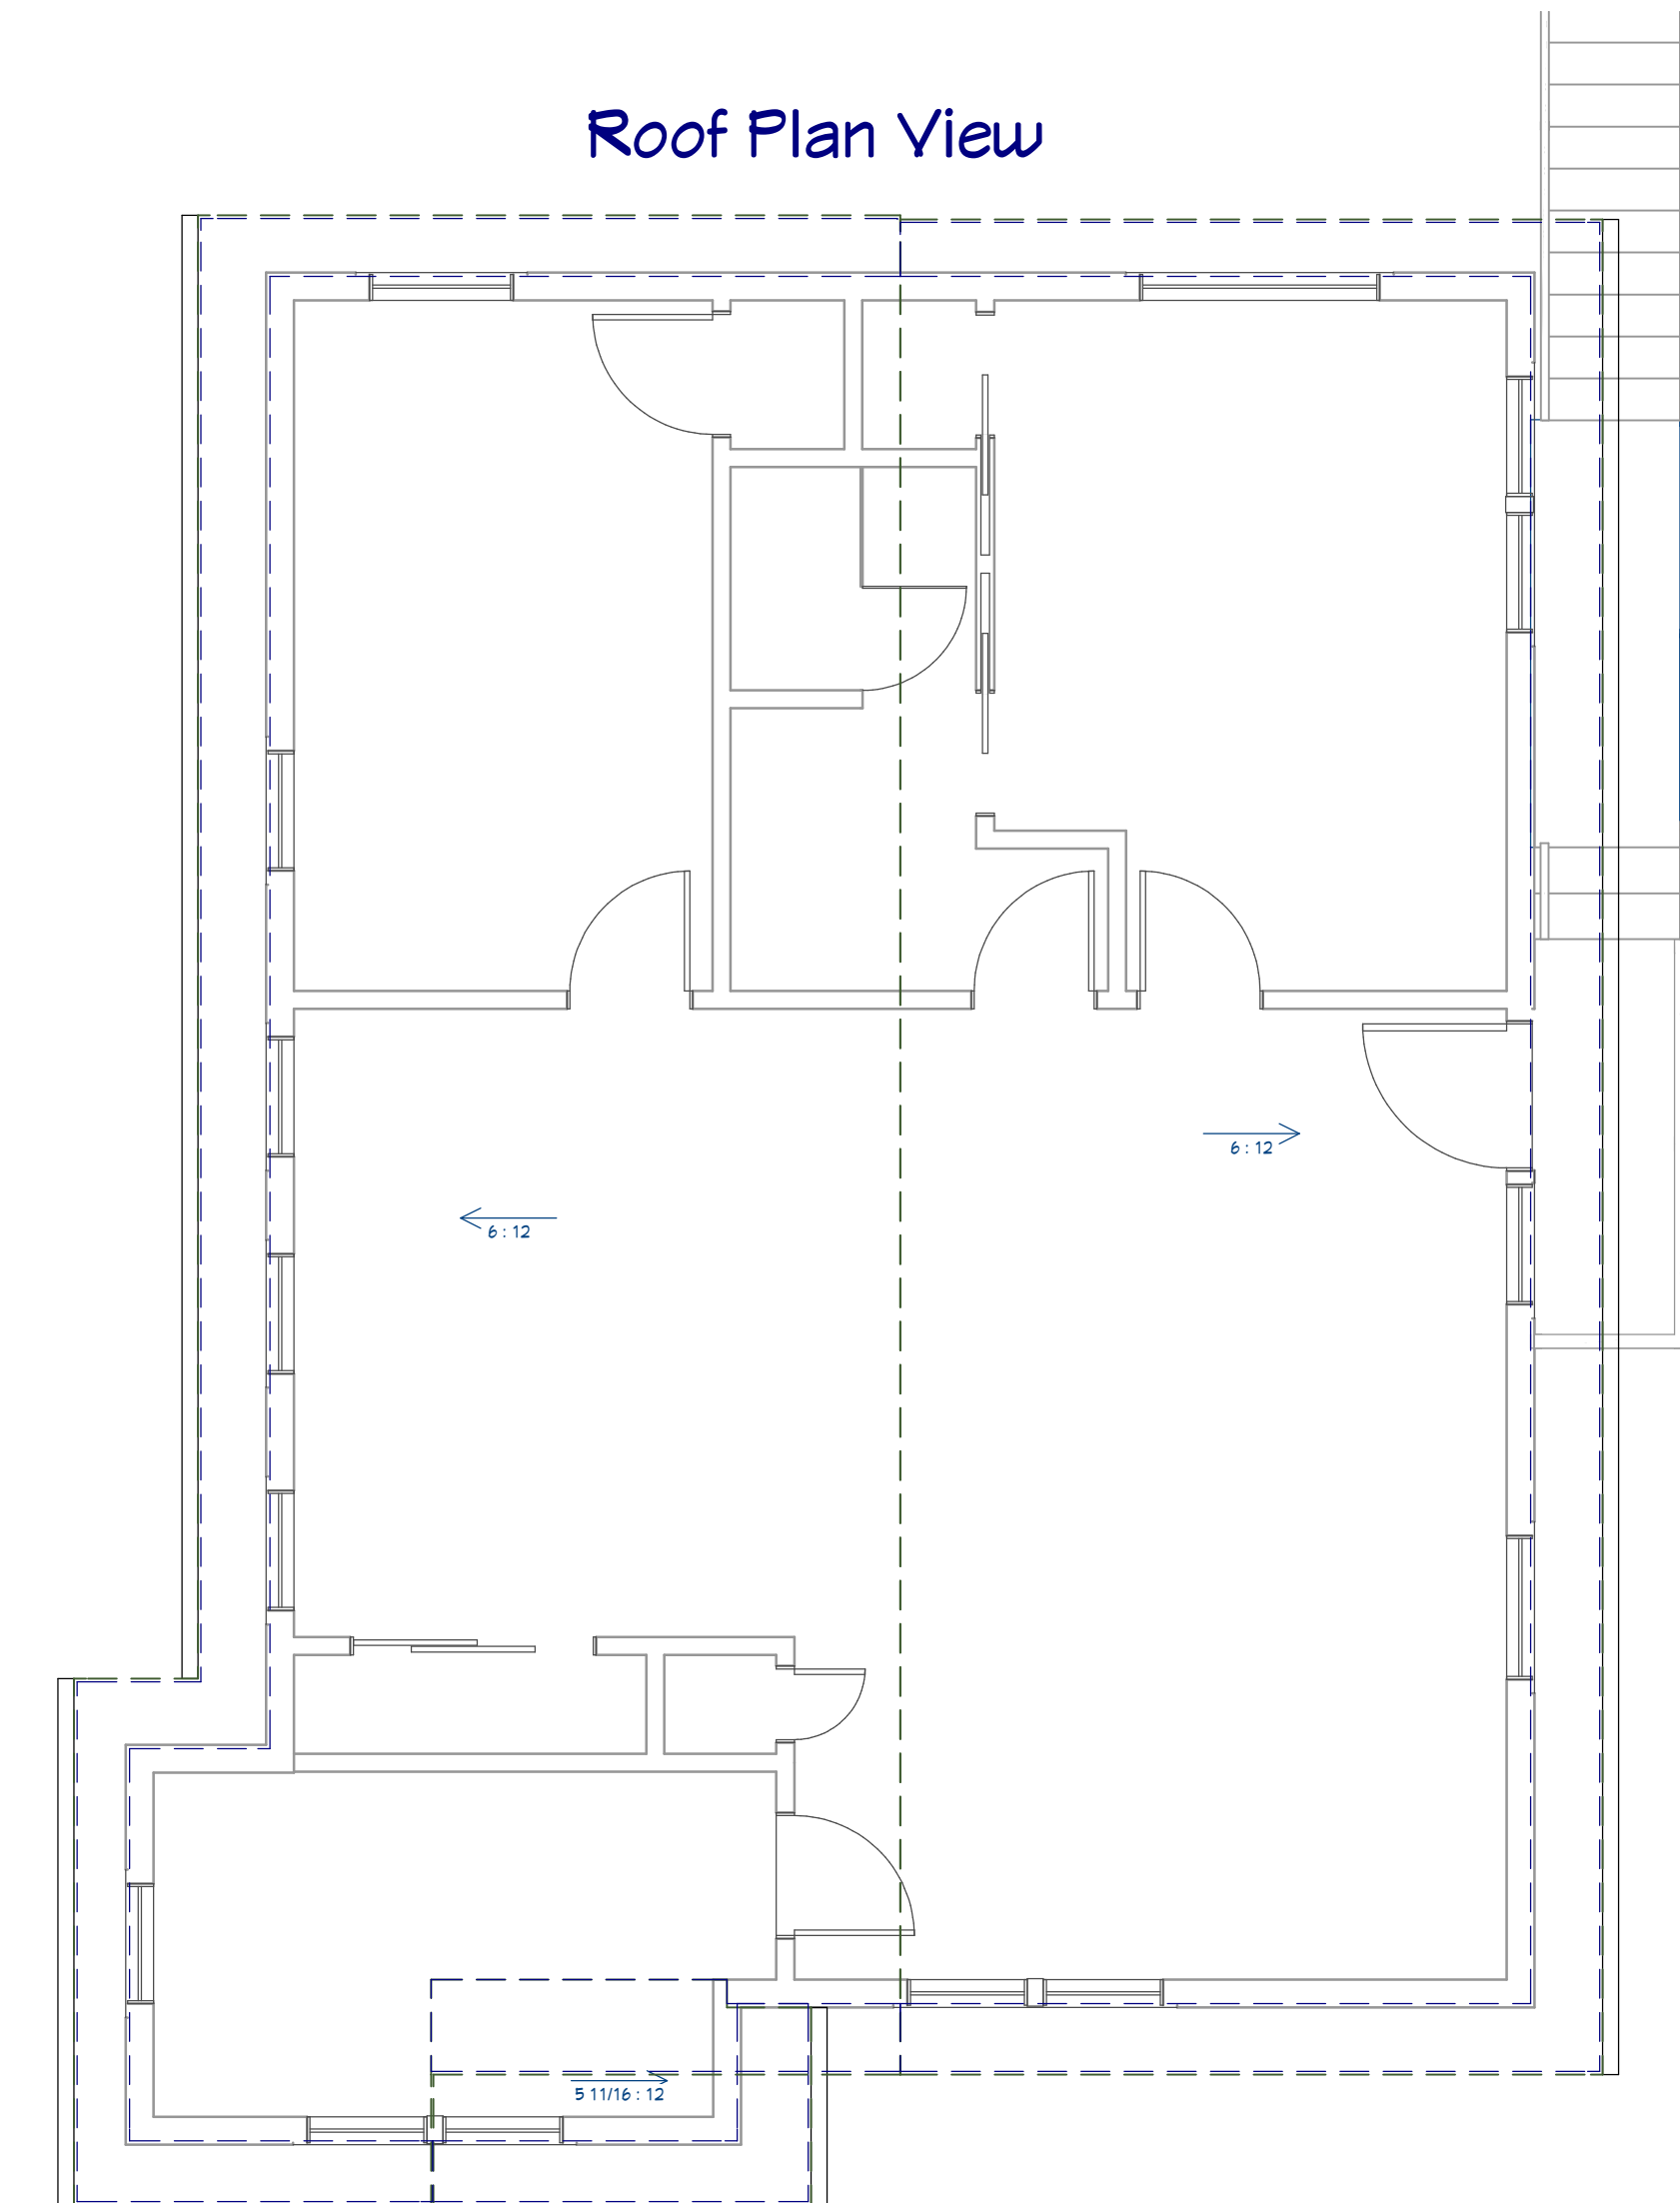

Existing One Story House
(Not to Scale)

Proposed Two Story House
(Not to Scale)

NUMBER	DATE	REVISED BY	DESCRIPTION

Rosin Residence
630 Second St
Greenport, NY 11944

DATE:
2/5/2021

SCALE: 1/4"

SHEET:
P-1