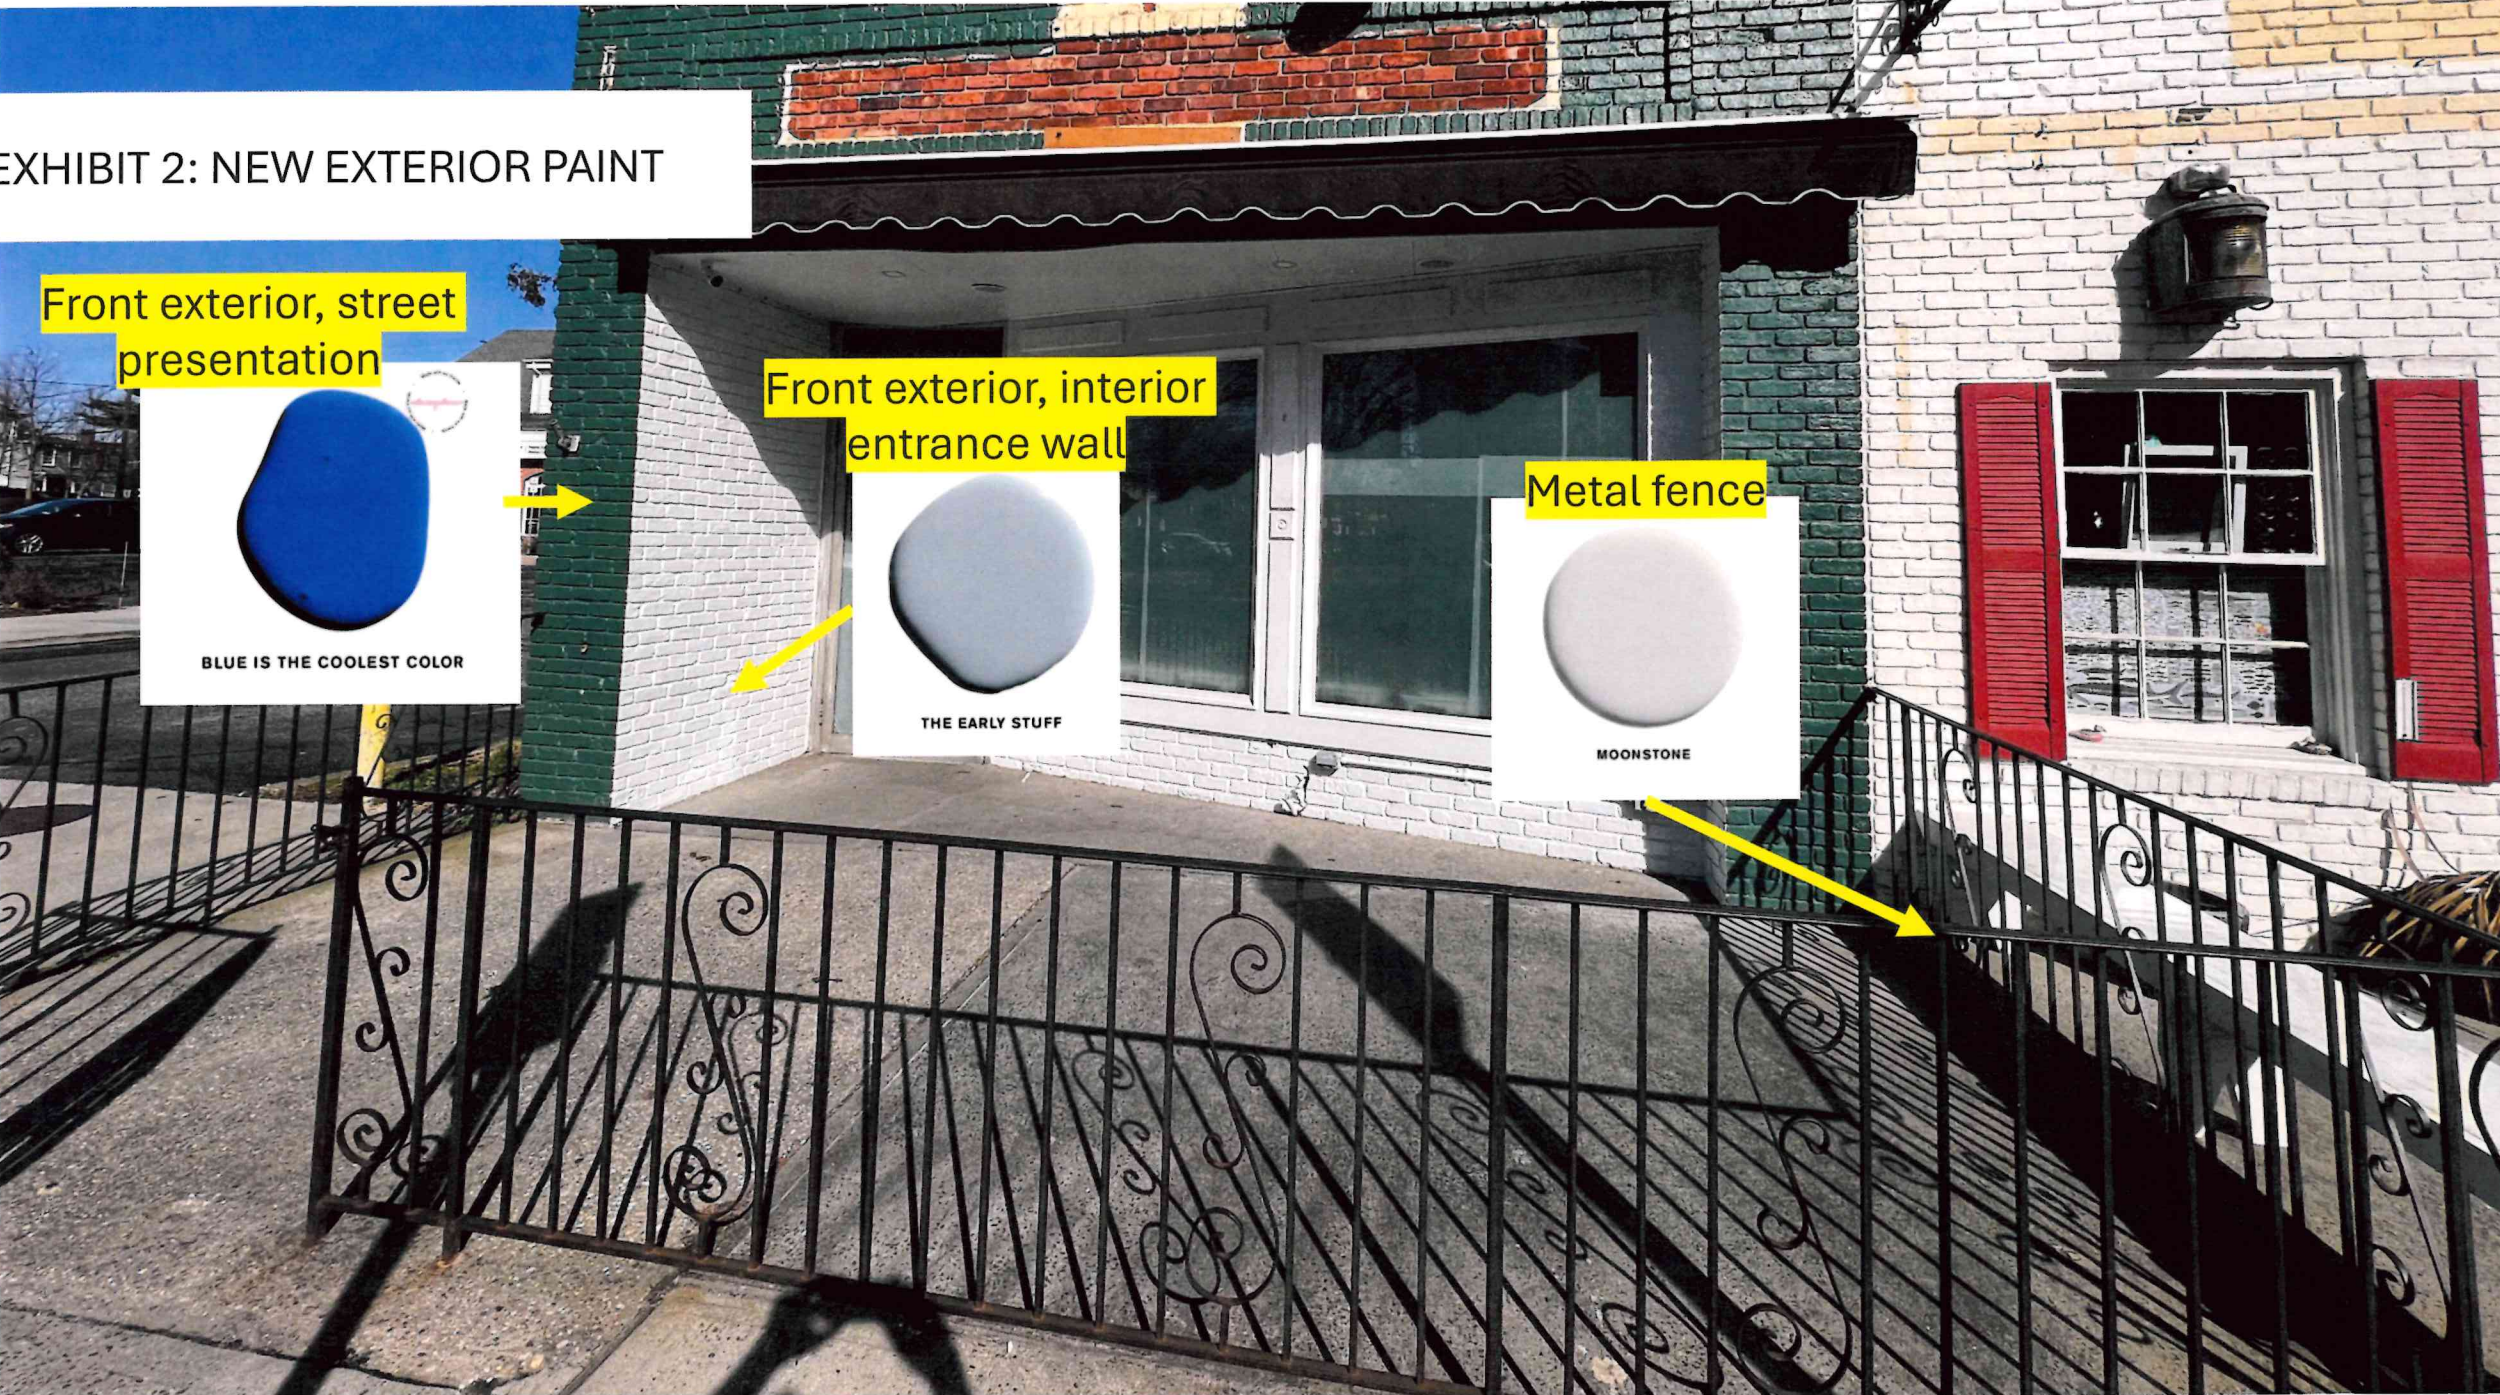

Exhibit 1: New Exterior Sign

- Title: Pip's Café & Provisions
- Material: Painted wood or PVC
 - Sign color = *The Early Stuff* (see sample)
 - Text color = *Lipstick on the Mirror* (see sample)
- Location: Front exterior, facing Main Street
- Size: no larger than area of former signage (~ 11' x 3')

Exhibit 3: Replace Damaged Exterior Lights

- Front exterior, facing Main Street, x 2

Exhibit 4: Plant Overlay

- Front exterior, facing Main Street, 3 x hanging plants at entrance
- Front exterior, facing Main Street, 16 x hanging planters atop metal fence

EXHIBIT 1: NEW EXTERIOR SIGN

Front exterior sign

Color palette

EXHIBIT 2: NEW EXTERIOR PAINT

Front exterior, street presentation

Front exterior, interior entrance wall

Metal fence

EXHIBIT 3: REPLACE DAMAGED EXTERIOR LIGHTS

Exterior light
x2

EXHIBIT 4: PLANT OVERLAY

Planters
X 16

Hanging Planters
X 3